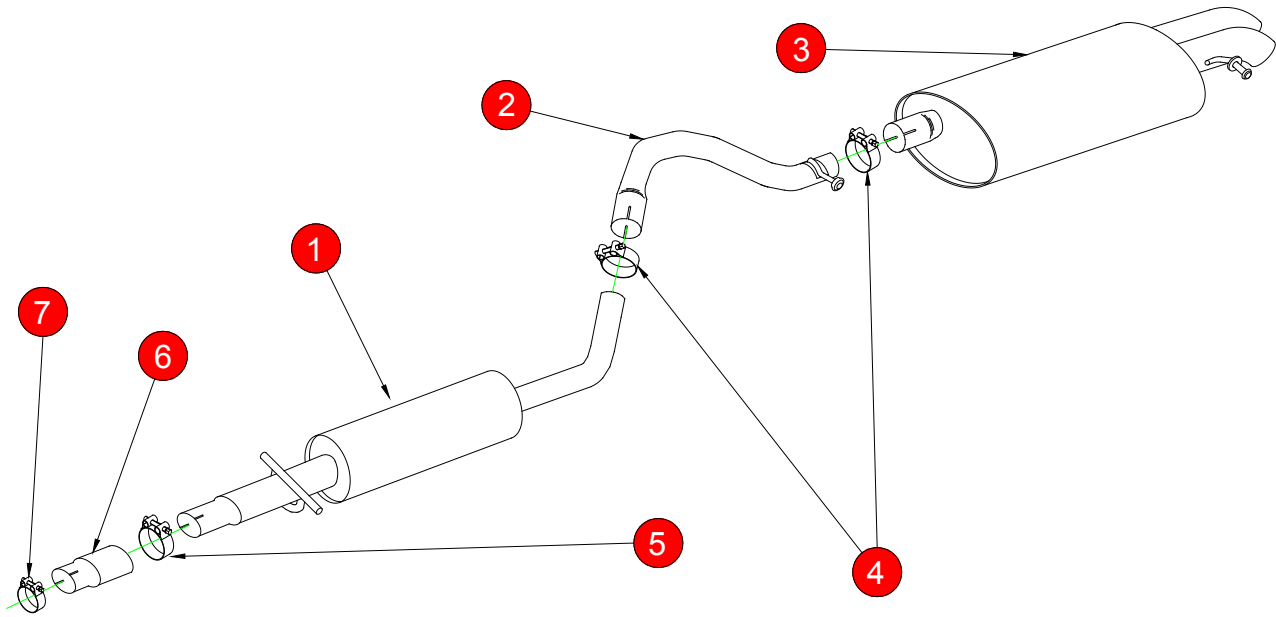

CAR	Volkswagen Golf Mk4 All exc 4WD	PART NO.	SVW020
YEAR	98-06	FIT KITS	070 FK
NOTES	Depending on which model you have, will depend on which adaptor and clamp you need to use,. The table below shows you what clamp to use with the adaptor	FEATURES	Pipe diameter:- 63.5mm/2.5"

NO.	PART NO.	DESCRIPTION	QTY
1	320VW	Front Silencer	1
2	573VW	Link Pipe	1
3	574VW	Stealth Rear Silencer	1
Fit Kit			
4	Z016.10064	65mm H/D Clamp	2
5	Z016.10004	55-59mm Clamp	1
6a	AD15	Adaptor 55mm - 50.5mm	1
6b	AD16	Adaptor 55mm - 45.5mm	1
7a	Z016.10002	51-55mm Clamp	1
7b	Z016.10003	47-51mm Clamp	1